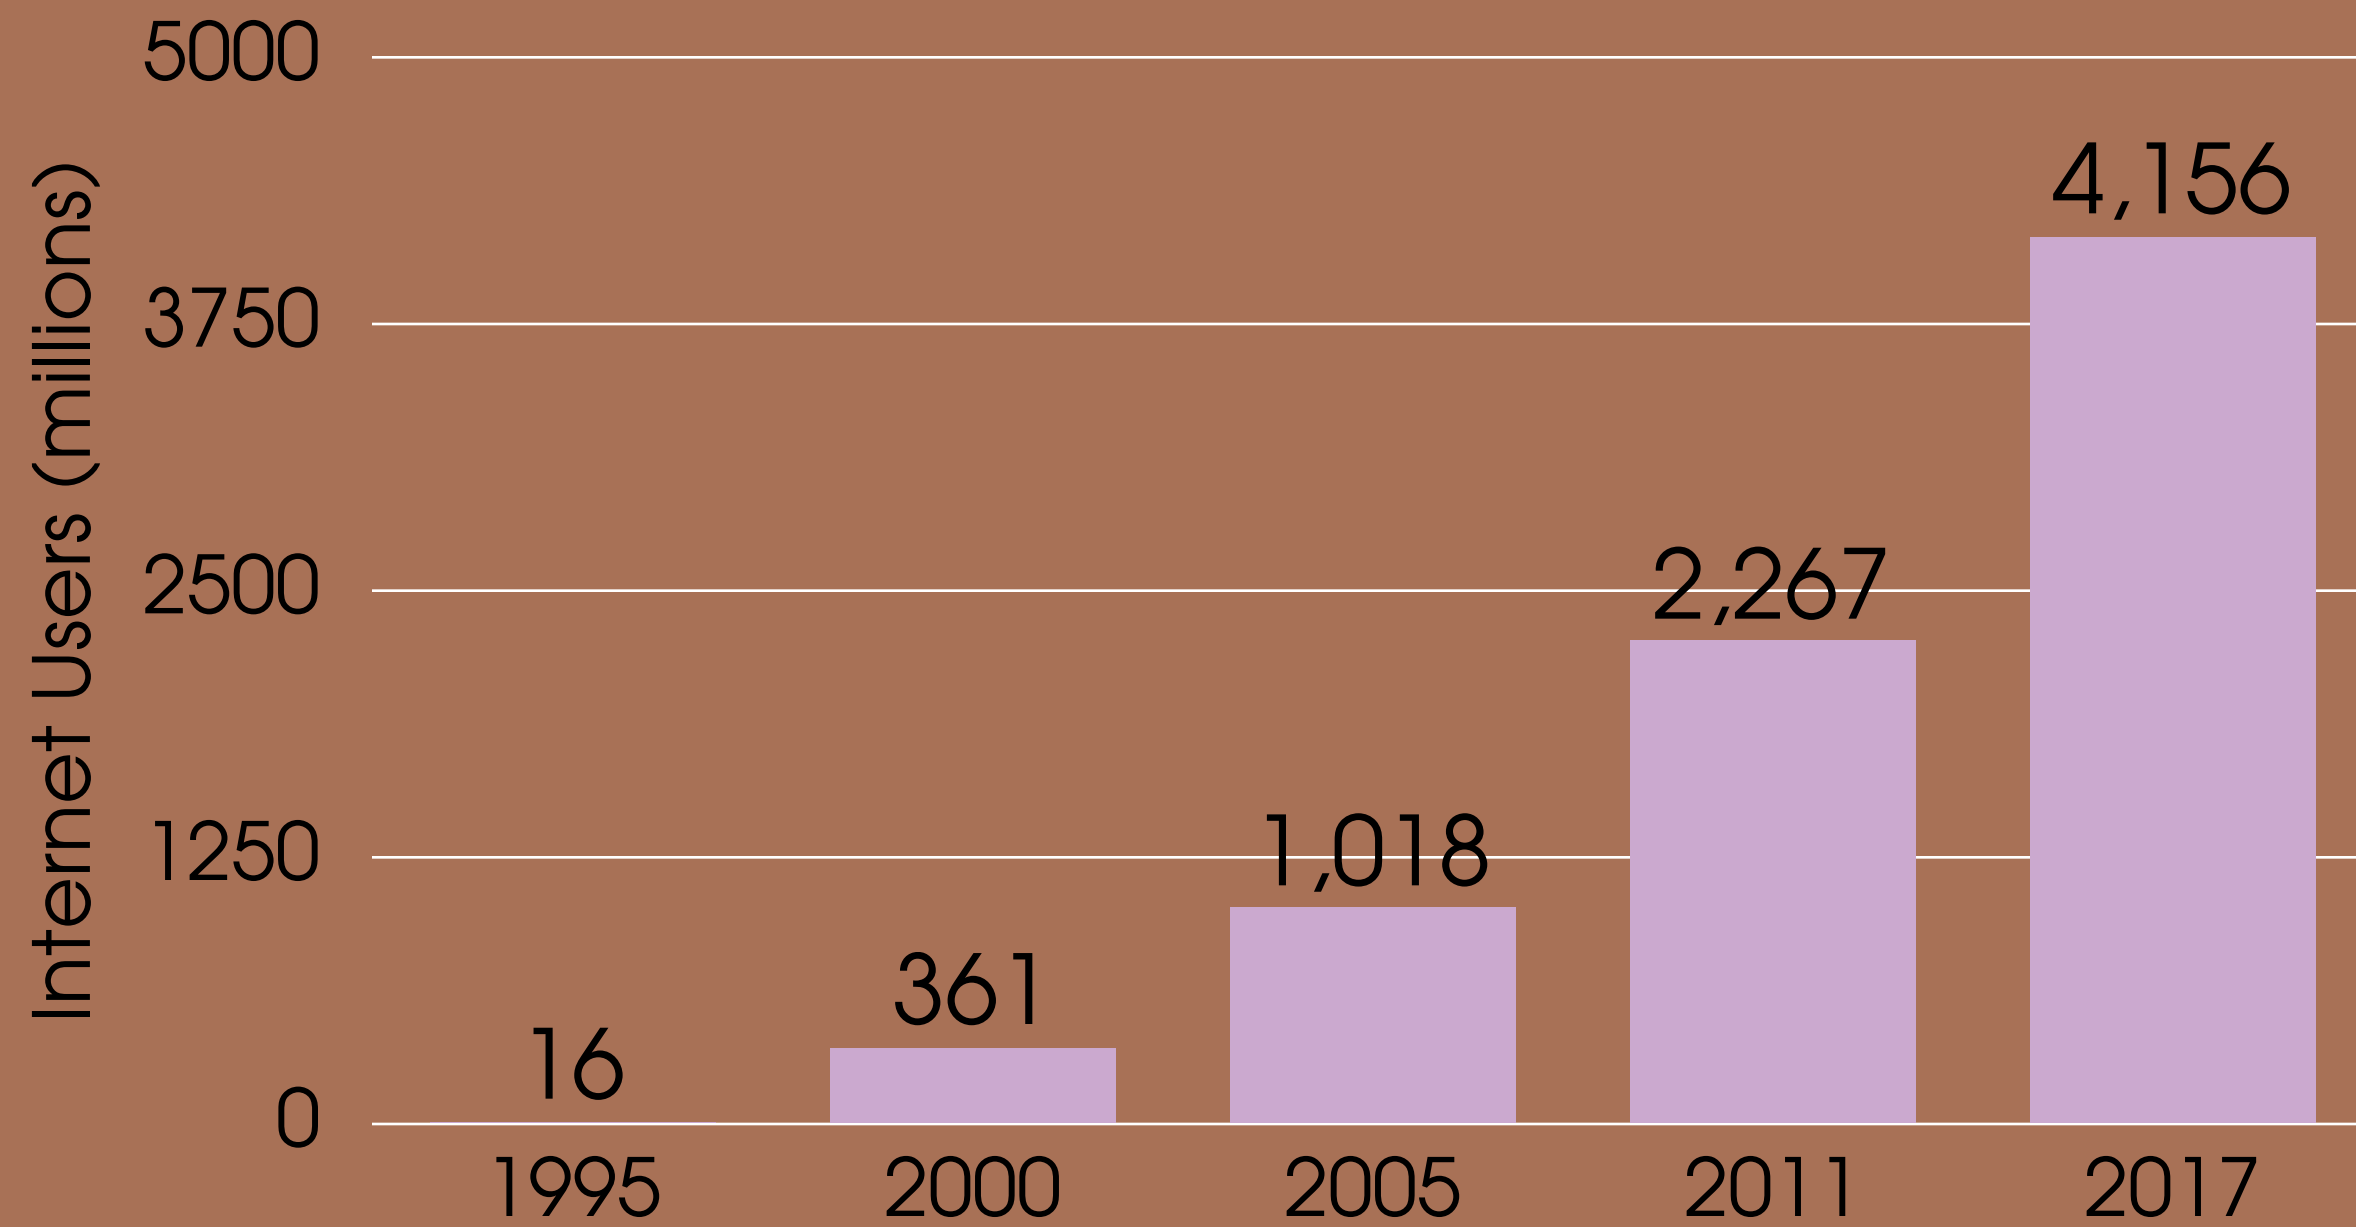

4/25/2018 Online Reports

WRHAP "Sharing" TV Report
Posting Date: 10/15/2014
Results Through: 9/30/2014

Stations Reporting Airings	2
Broadcasts Reported	406
Average Broadcasts Per Station	203
Broadcast Audience Impression	15,040,000
Equivalent Dollar Value	\$55,216.00

rise in technology access

growth in internet use

source: internetworldstats.com

% world population online

the danger of a single story

source: TED.com

"...if all I knew about Africa were from popular images, I too would think that Africa was a place... waiting to be saved by a kind, white foreigner."